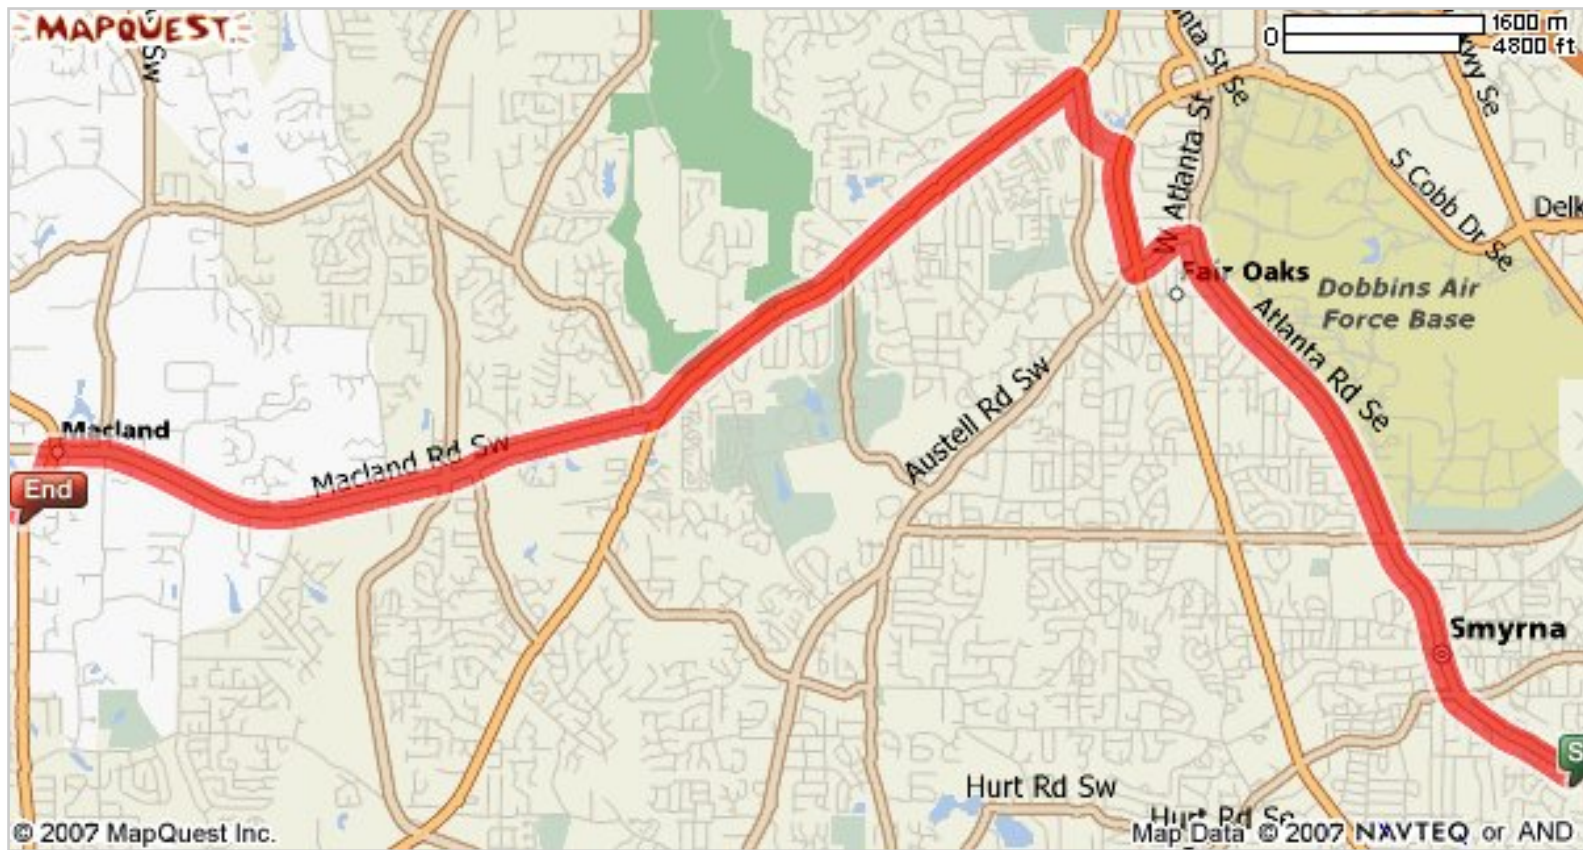

Start:
3295 Atlanta Rd Se
 Smyrna, GA 30080-8258, US

End:
2400 New Macland Rd
 Powder Springs, GA 30127-1765, US

Notes:

8:30 AM is probably one of the **safest** times of day to drive.

It's time for
Driver's Ed for the Real World.
[Click here »](#)

Directions

Distance

Total Est. Time: 22 minutes Total Est. Distance: 14.13 miles

- | | | |
|--|---|-----------|
|  | 1: Start out going NORTHWEST on ATLANTA RD SE toward NEW HAVEN CT SE. | 4.3 miles |
|  | 2: Turn LEFT onto AUSTELL RD SE. | 0.4 miles |
|  | 3: Turn RIGHT onto S COBB DR SE / GA-280 / GA-5. | 0.7 miles |
|  | 4: Turn LEFT onto WESTSIDE DR SE. | 0.3 miles |
|  | 5: Turn SLIGHT RIGHT onto SANDTOWN RD SW. | 0.2 miles |
|  | 6: Turn LEFT onto POWDER SPRINGS RD SE / POWDER SPRINGS ST SE / GA-360. Continue to follow POWDER SPRINGS RD SE / GA-360. | 3.3 miles |
|  | 7: Turn SLIGHT RIGHT onto MACLAND RD SW / GA-360 W. | 4.1 miles |
|  | 8: Turn LEFT onto LOST MOUNTAIN RD SW / GA-176. Continue to follow GA-176. | 0.4 miles |
|  | 9: End at 2400 New Macland Rd
Powder Springs, GA 30127-1765, US | |

Total Est. Time: 22 minutes Total Est. Distance: 14.13 miles

Start:
3295 Atlanta Rd Se
Smyrna, GA 30080-8258, US

End:
2400 New Macland Rd
Powder Springs, GA 30127-1765, US

All rights reserved. Use Subject to License/Copyright