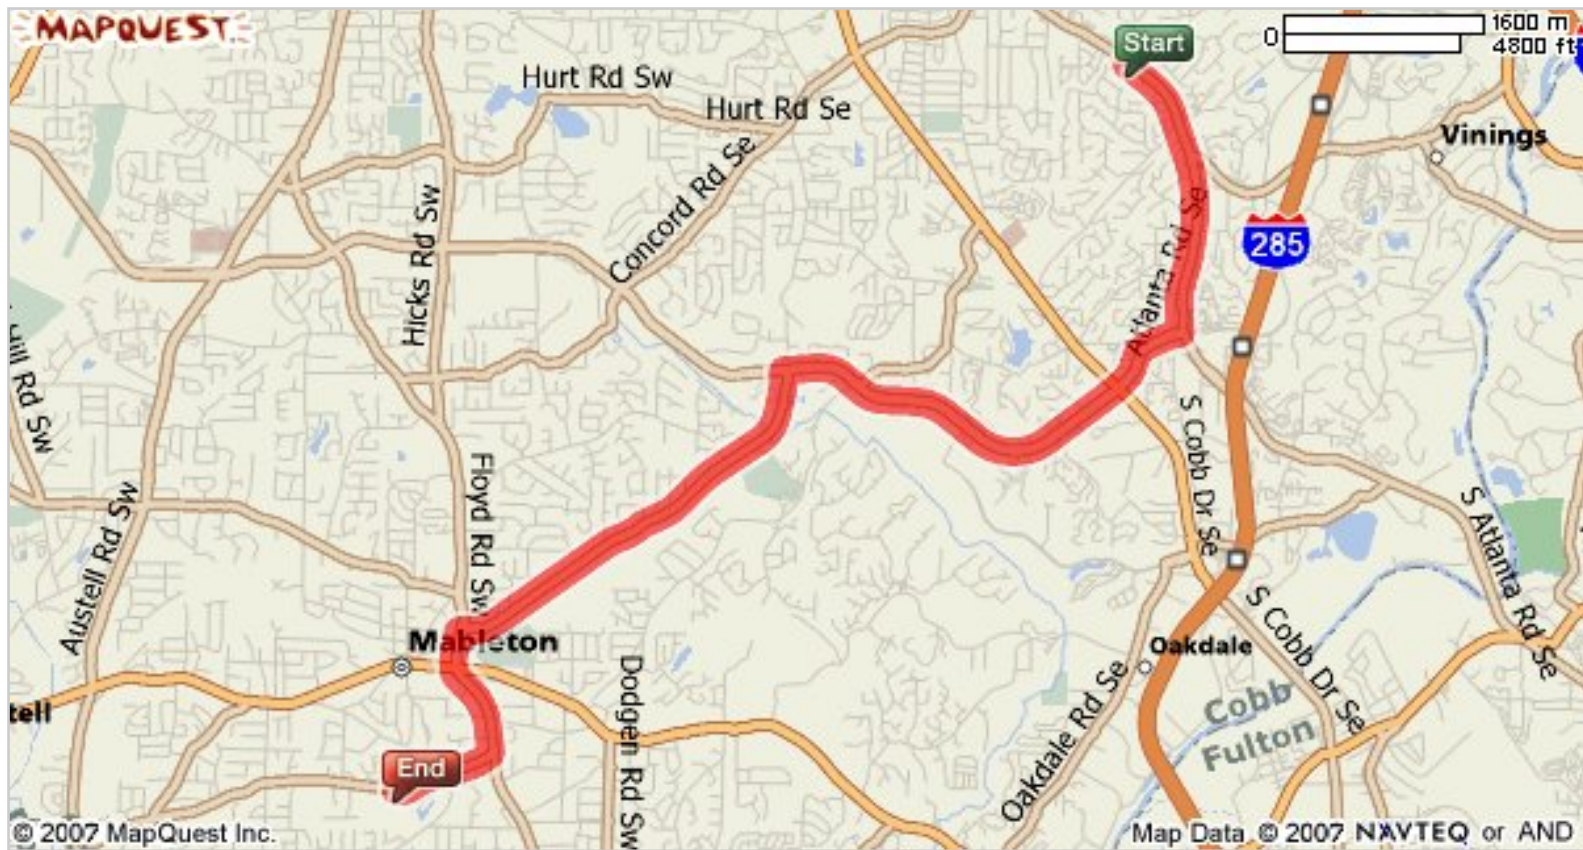

Start:
3295 Atlanta Rd Se
 Smyrna, GA 30080-8258, US

End:
991 Old Alabama Rd Sw
 Mableton, GA 30126-4109, US

Notes:

Directions

Distance

Total Est. Time: 16 minutes **Total Est. Distance:** 9.22 miles

	1: Start out going SOUTH on ATLANTA RD SE toward VILLA CT SE.	1.8 miles
	2: Turn RIGHT onto CUMBERLAND PKWY SE.	0.5 miles
	3: CUMBERLAND PKWY SE becomes EAST-WEST CONN SE.	2.4 miles
	4: Turn LEFT onto FONTAINE RD SE.	2.8 miles
	5: Turn LEFT onto FLOYD RD SW.	0.2 miles
	6: FLOYD RD SW becomes MABLETON PKWY SW / GA-139 / GORDON RD.	0.6 miles
	7: Turn RIGHT onto OLD ALABAMA RD SW.	0.6 miles
	8: End at 991 Old Alabama Rd Sw Mableton, GA 30126-4109, US	

Total Est. Time: 16 minutes **Total Est. Distance:** 9.22 miles

Start:
3295 Atlanta Rd Se
Smyrna, GA 30080-8258, US

End:
991 Old Alabama Rd Sw
Mableton, GA 30126-4109, US

All rights reserved. Use Subject to License/Copyright