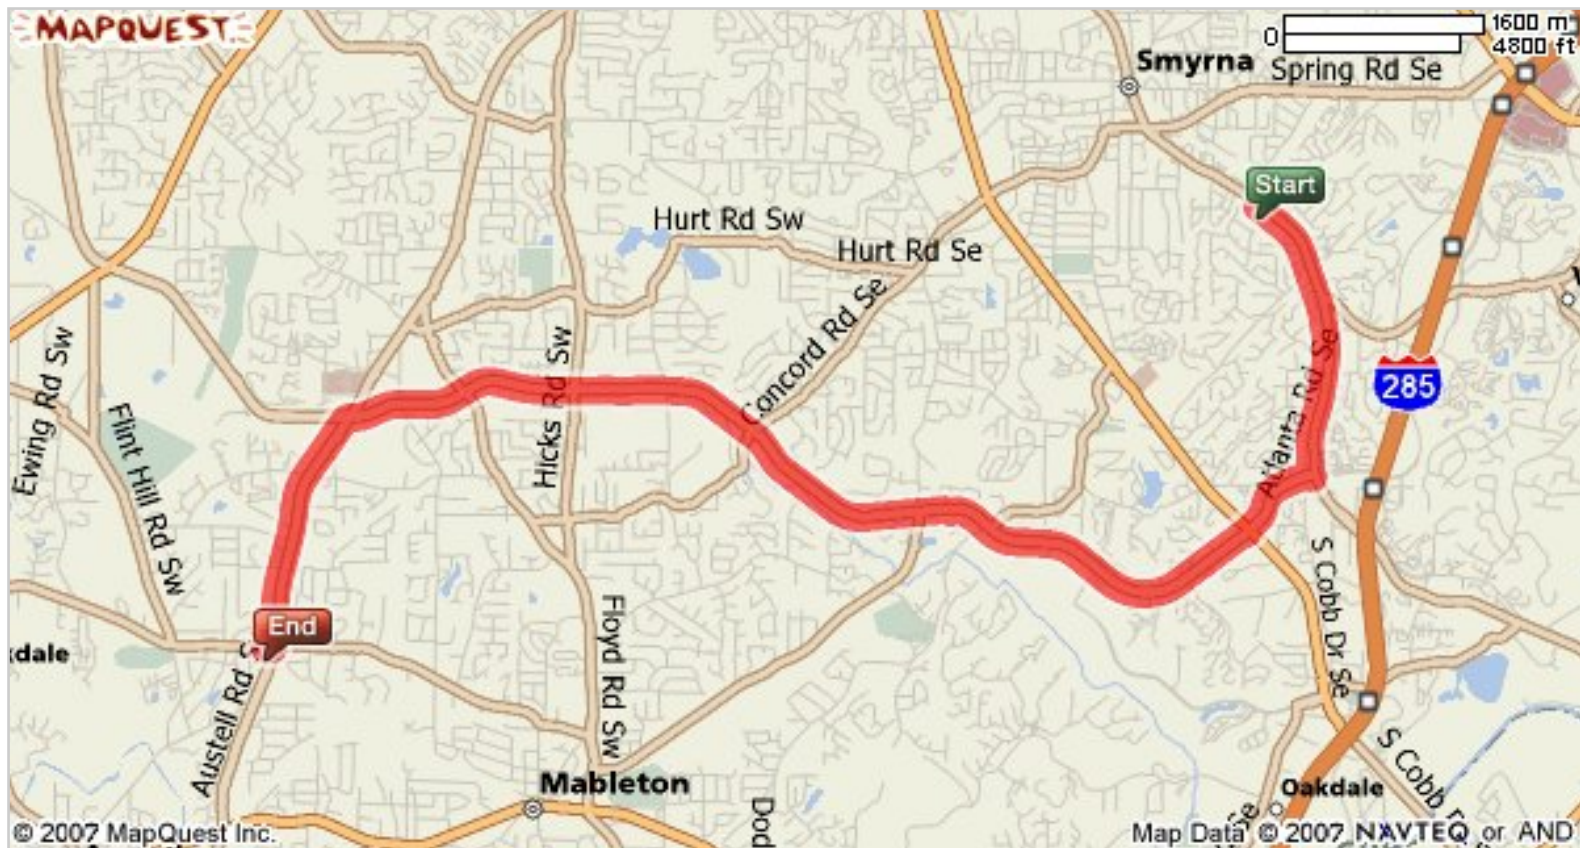

**Start:**  
**3295 Atlanta Rd Se**  
 Smyrna, GA 30080-8258, US

**End:**  
**1920 Clay Rd**  
 Austell, GA 30106-2202, US

**Notes:**

**Directions**

**Distance**

**Total Est. Time:** 16 minutes **Total Est. Distance:** 10.53 miles

- |  |  |            |
|--|--|------------|
|  | <b>1:</b> Start out going SOUTH on ATLANTA RD SE toward VILLA CT SE. | 1.8 miles  |
|  | <b>2:</b> Turn RIGHT onto CUMBERLAND PKWY SE.                        | 0.5 miles  |
|  | <b>3:</b> CUMBERLAND PKWY SE becomes EAST-WEST CONN SE.              | 6.4 miles  |
|  | <b>4:</b> Turn LEFT onto AUSTELL RD SW / GA-5 S.                     | 1.5 miles  |
|  | <b>5:</b> Turn RIGHT onto CLAY RD SW.                                | <0.1 miles |
|  | <b>6:</b> End at <b>1920 Clay Rd</b><br>Austell, GA 30106-2202, US   |            |

**Total Est. Time:** 16 minutes **Total Est. Distance:** 10.53 miles

**Start:**  
**3295 Atlanta Rd Se**  
Smyrna, GA 30080-8258, US

**End:**  
**1920 Clay Rd**  
Austell, GA 30106-2202, US

All rights reserved. Use Subject to License/Copyright